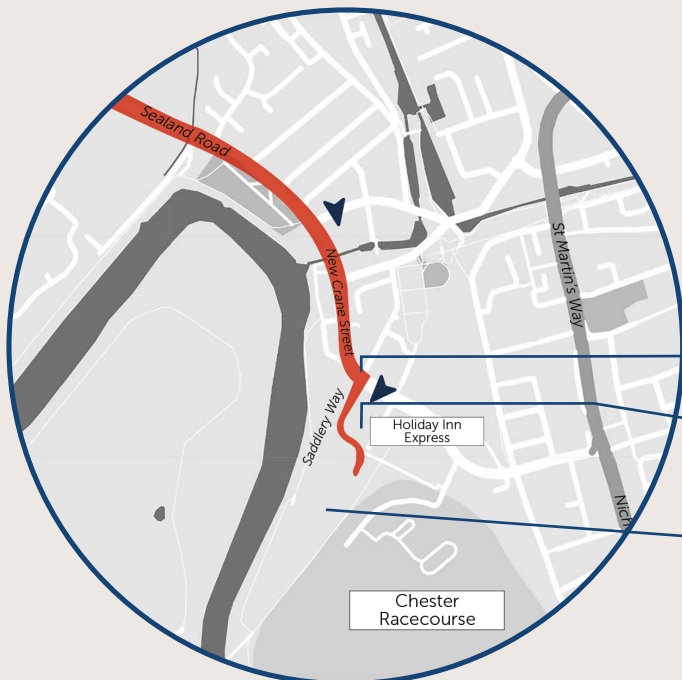

CHESTER RACES - DIRECTIONS ON RACEDAYS FOR OWNERS & TRAINERS CAR PARK AND STABLES

On Racedays road closures will be in place. You are only be able to access the Owner & Trainers car park and Stables from Sealand Road. Please follow yellow diversion signage with black diamond on. These will direct you to Sealand Road.

WhatThreeWords terms.retain.master

Access to Saddlery Way for O&T Car Park and Stables

O&T Car Park

Racecourse Stables