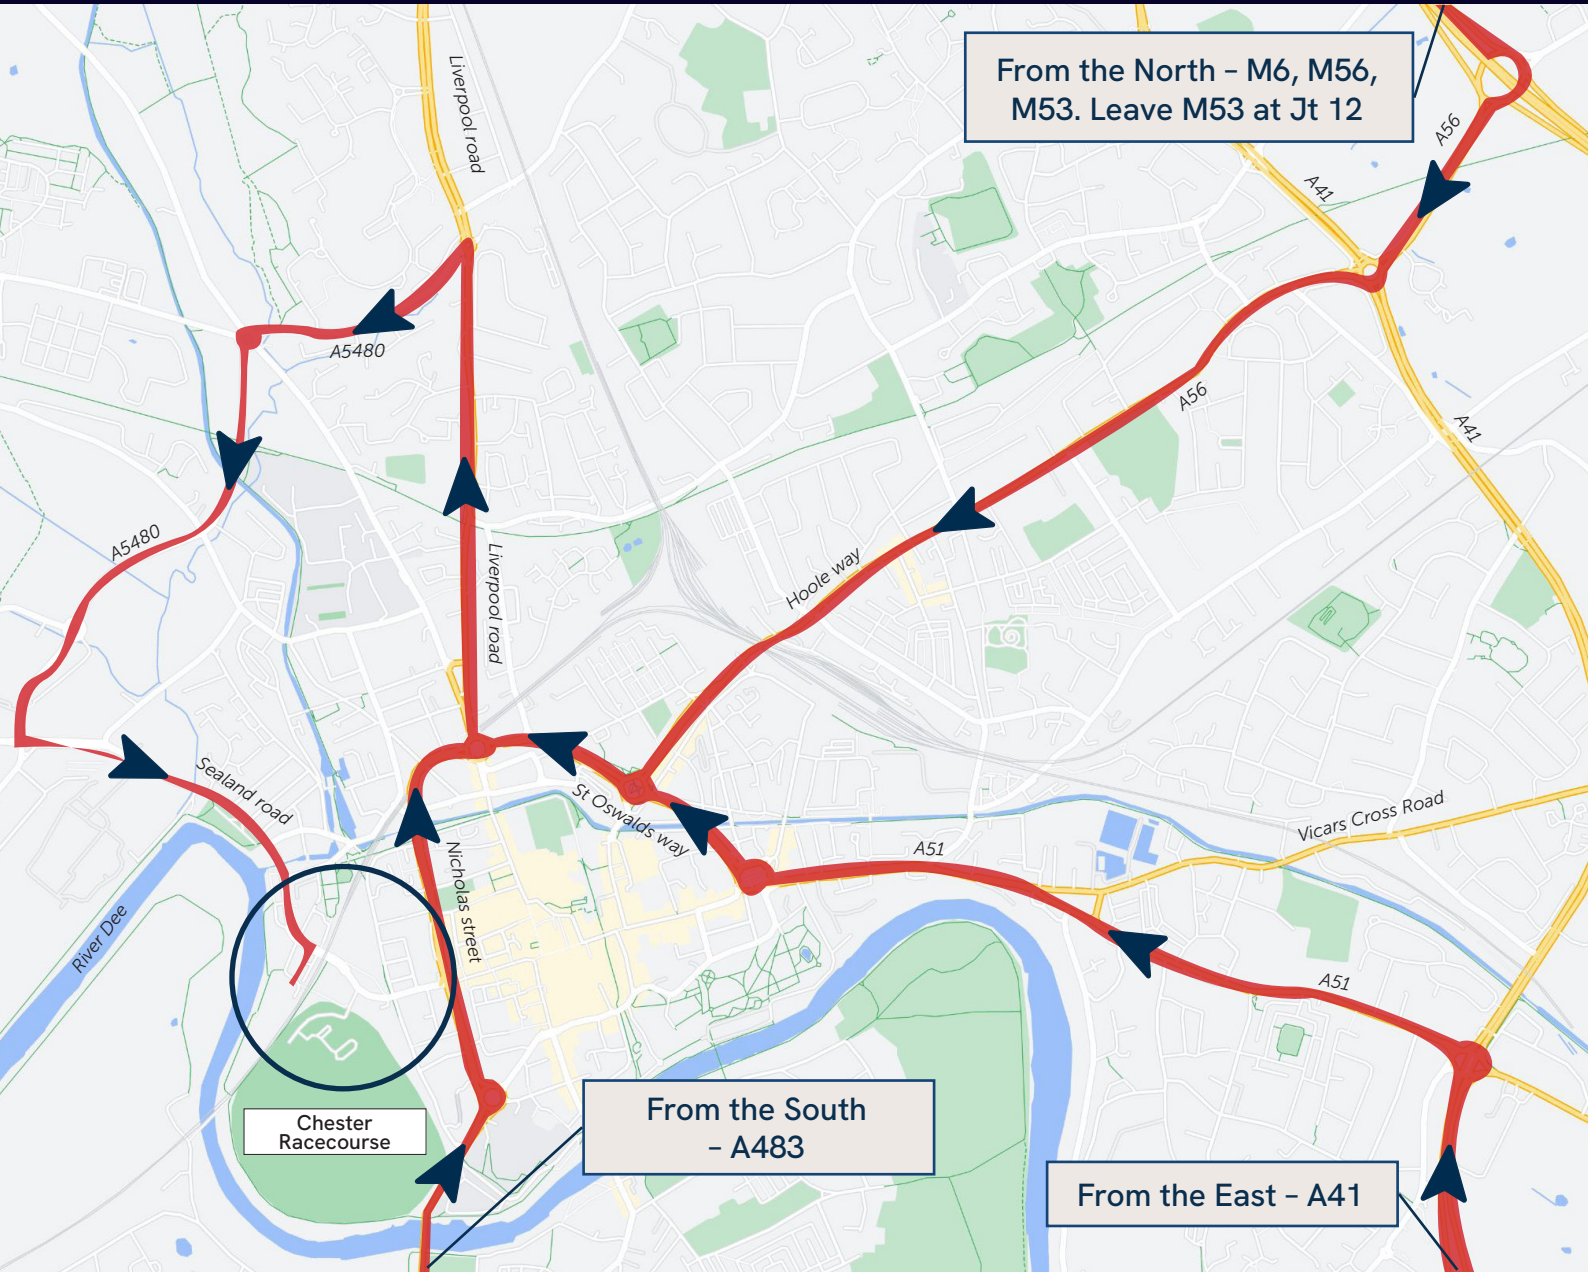

CHESTER RACES - DIRECTIONS ON RACEDAYS FOR OWNERS & TRAINERS CAR PARK AND STABLES

On Racedays road closures will be in place. You are only be able to access the Owner & Trainers car park and Stables from Sealand Road. Please follow yellow diversion signage with black diamond on. These will direct you to Sealand Road.

WhatThreeWords terms.retain.master

Access to Saddlery Way for O&T Car Park and Stables

O&T Car Park

Racecourse Stables