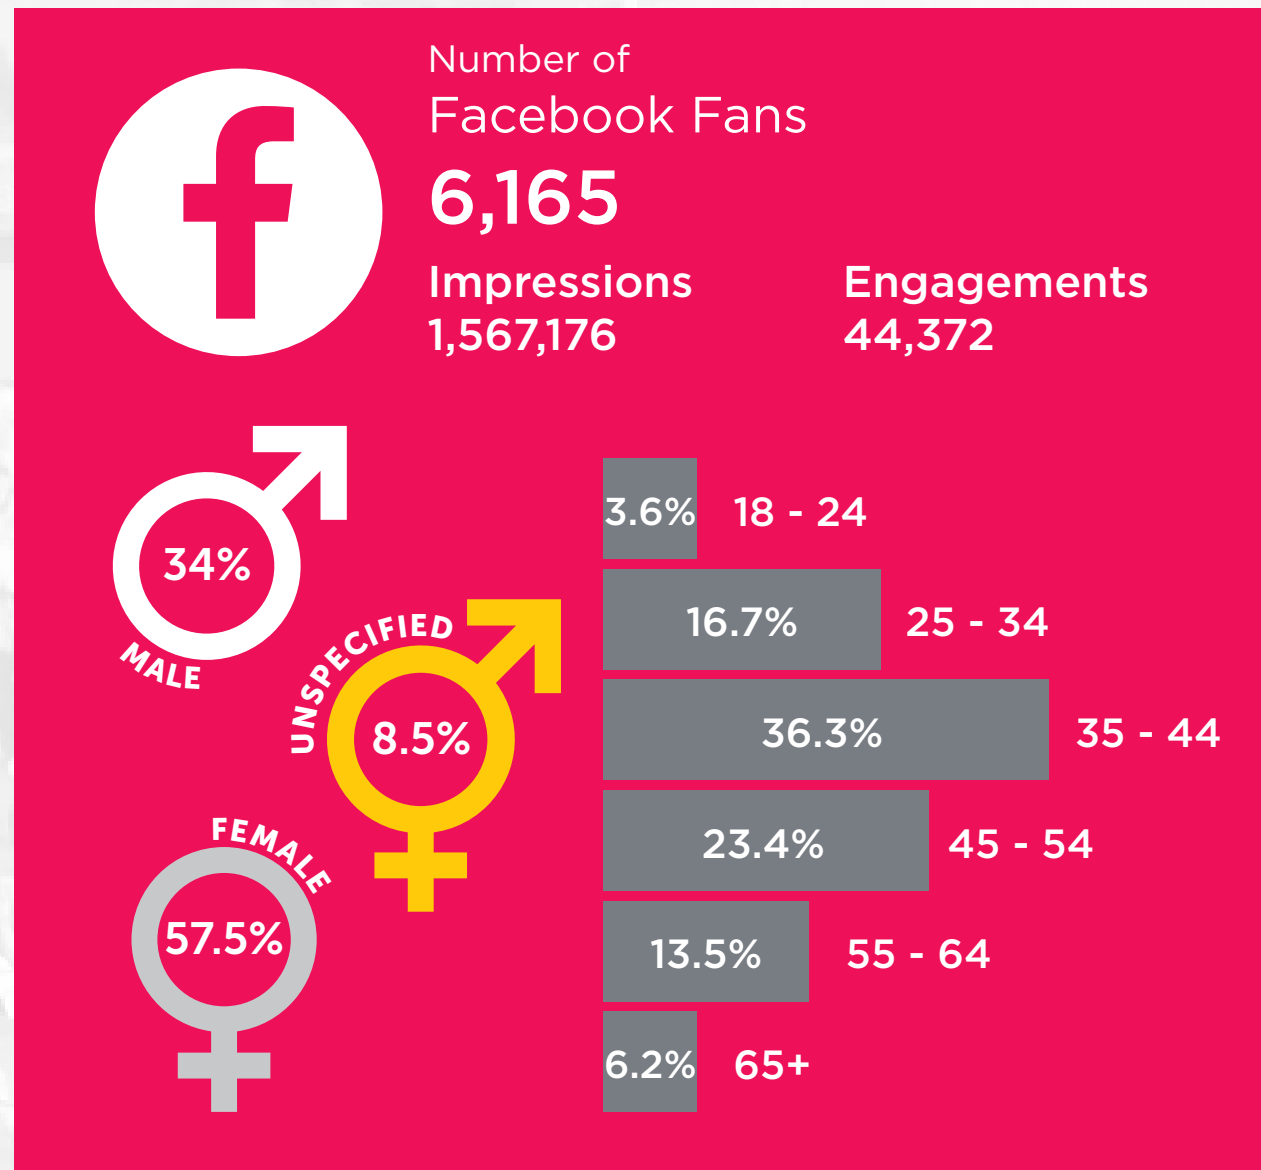

Bangor-on-Dee Racecourse Statistics

Social Statistics

Web Statistics

USER DEMOGRAPHICS

CHANNEL ACQUISITION

ORGANIC	52.9%
DIRECT (INCLUDING EMAIL)	23%
REFERRAL	13.6%
SOCIAL	10.3%
PAID SEARCH	0