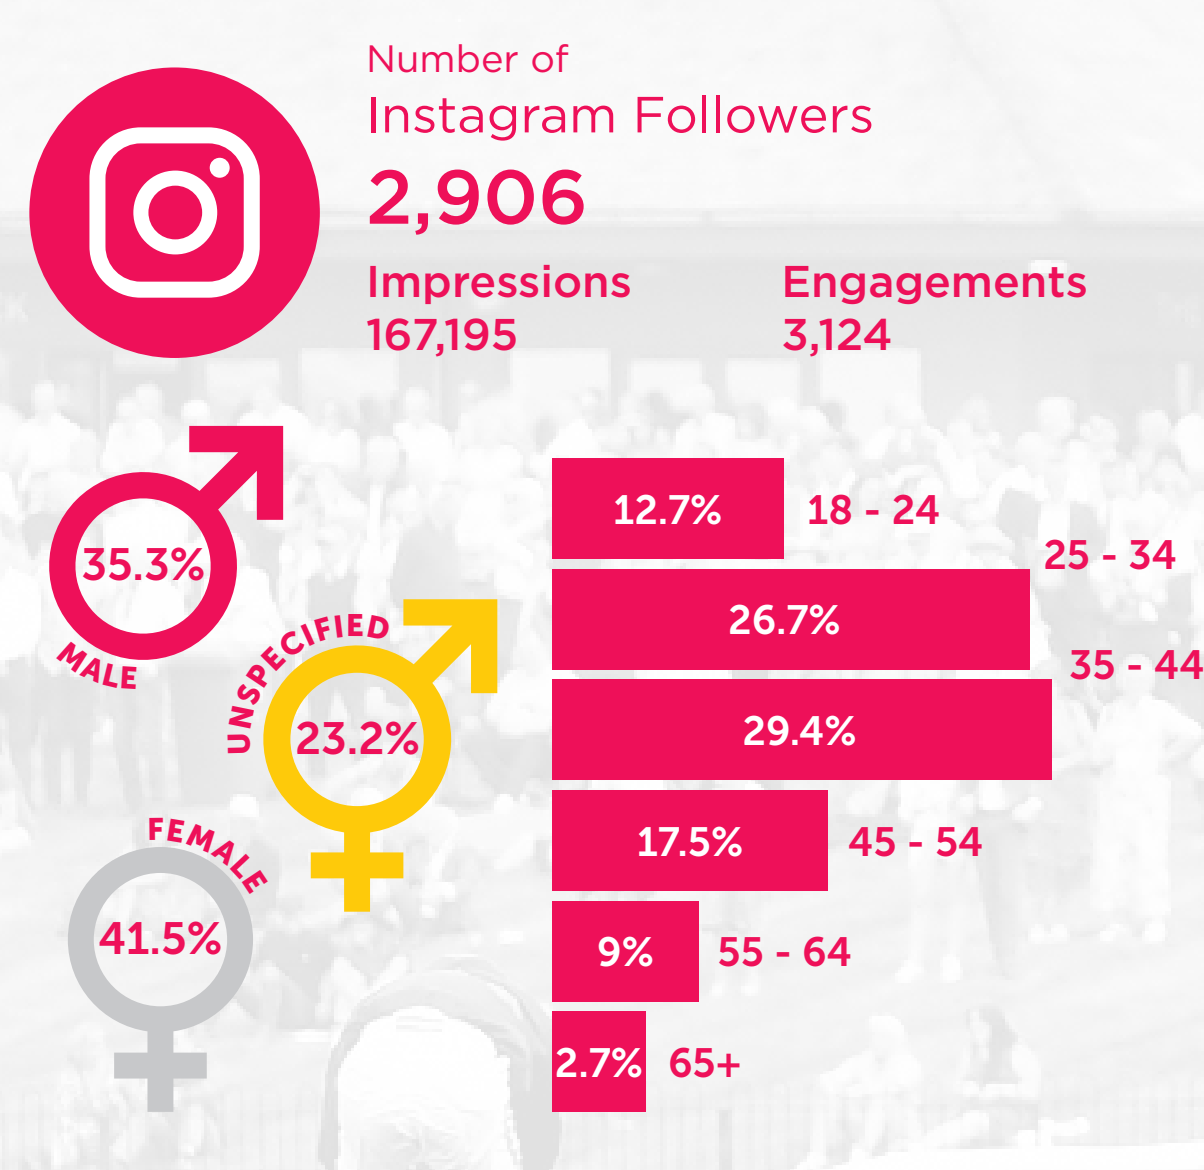

Bangor-on-Dee Racecourse Statistics

Social Statistics

Web Statistics

USER DEMOGRAPHICS

CHANNEL ACQUISITION

ORGANIC	52.9%
DIRECT (INCLUDING EMAIL)	23%
REFERRAL	13.6%
SOCIAL	10.3%
PAID SEARCH	0