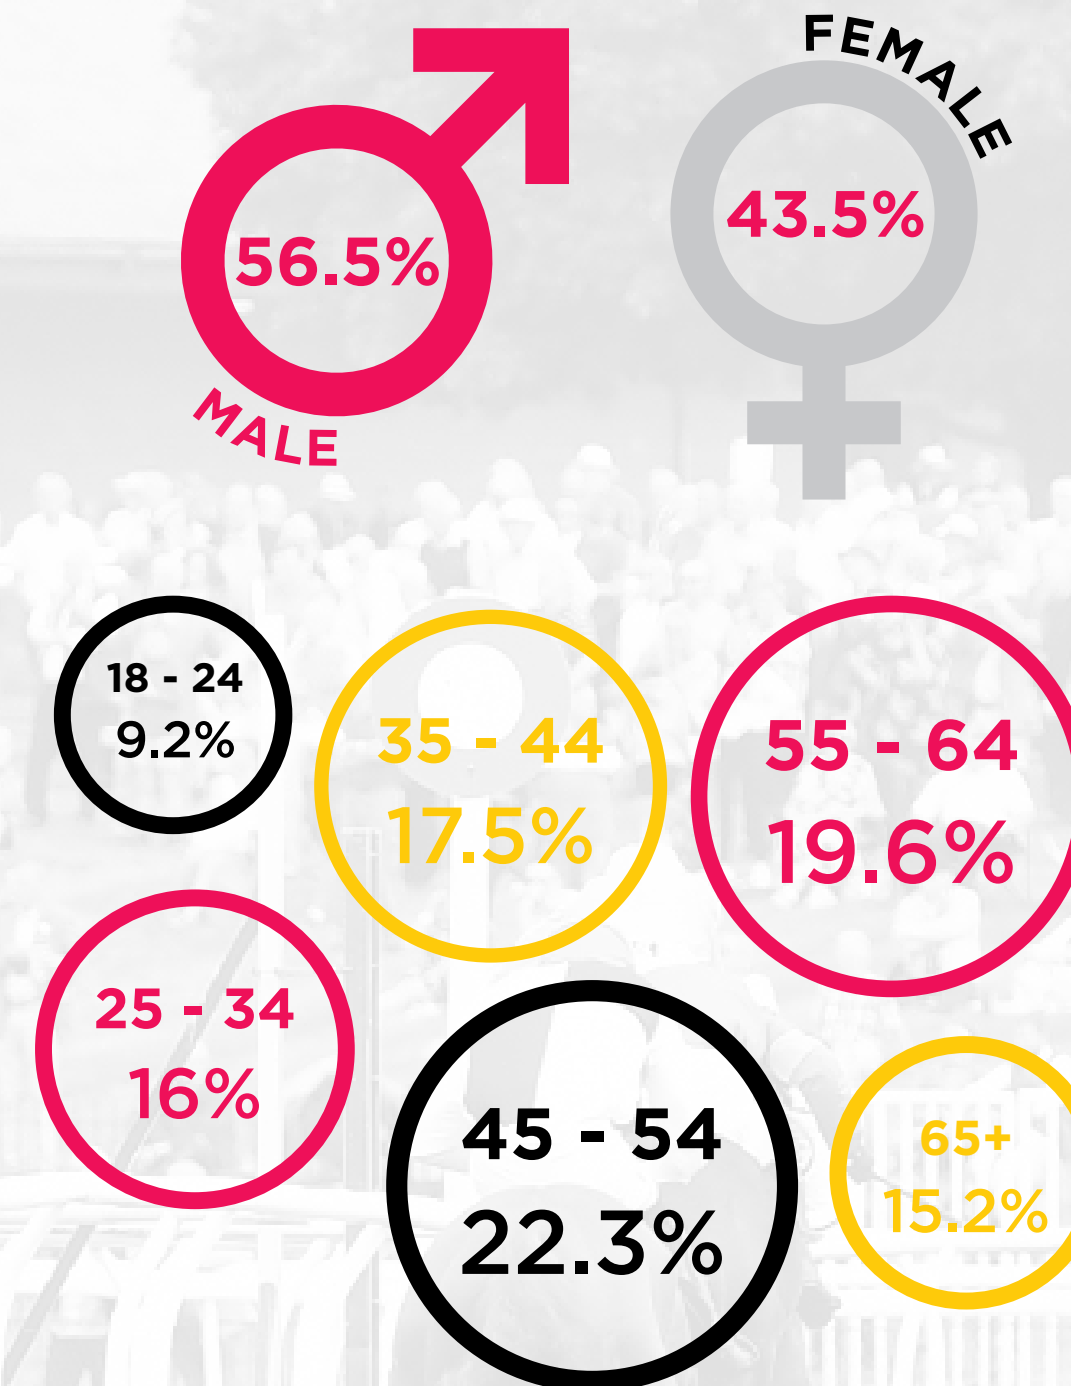

Bangor-on-Dee Racecourse Statistics

Social Statistics

Web Statistics

USER DEMOGRAPHICS

CHANNEL ACQUISITION

ORGANIC	52.9%
DIRECT (INCLUDING EMAIL)	23%
REFERRAL	13.6%
SOCIAL	10.3%
PAID SEARCH	0