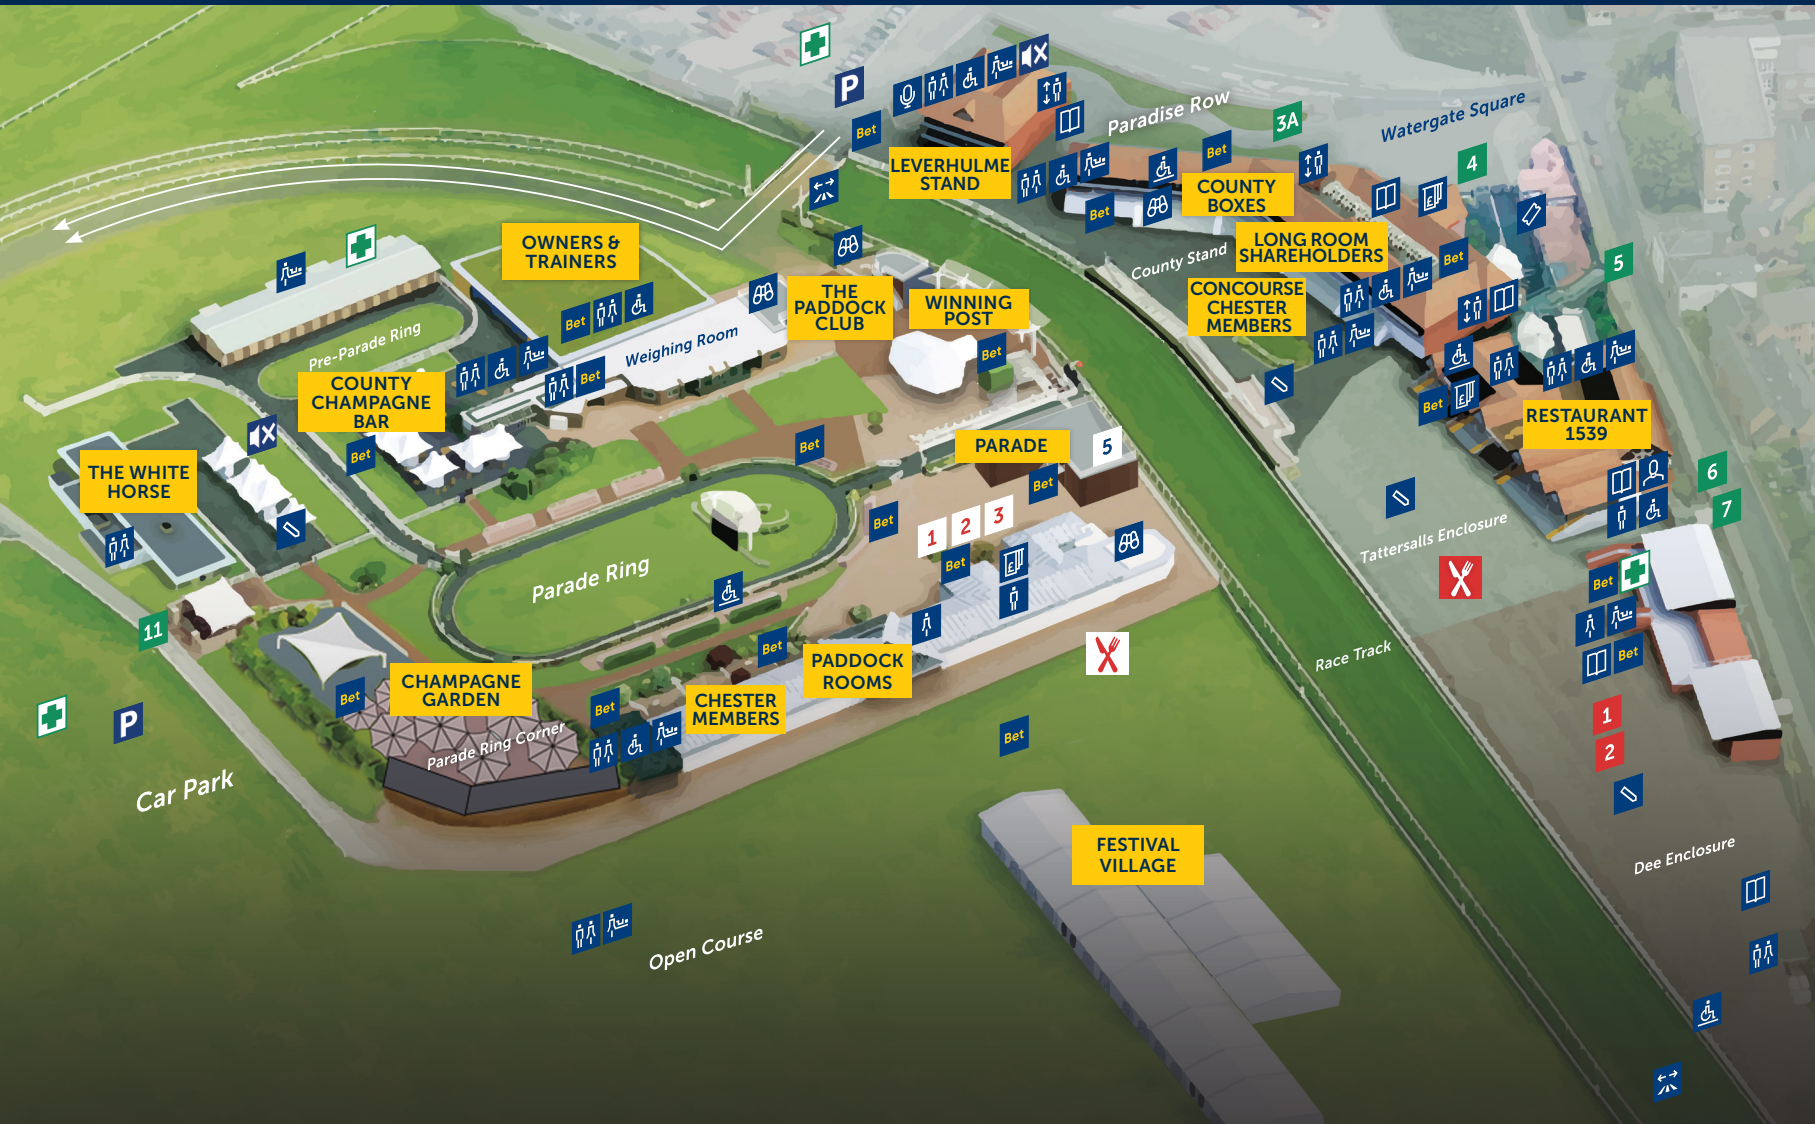

Chester Racecourse Facilities Map

Information

- Chester Bet
- Bookmakers
- Betting Ring Manager
- Racecard Point
- Cash Machine
- Toilets
- Disabled Toilets
- Baby Changing Facilities
- Quiet Zone

- Disabled Viewing Area
- Track Crossing Point
- Medical/First Aid Point
- Owners & Trainers, Shareholders & Sponsors Viewing Platform
- Press Room
- Box Office & Pre-Paid Collections
- Lift
- Accessible Parking

Food Concessions

- Food & Beverage Zones 1
- Burger Grill
- Fish & Chips
- Food & Beverage Zones 2
- Wok
- Pie
- Burger Grill

Gate Entrances

- Hospitality; Leverhulme Boxes, Final Furlong, Paddock Rooms, Premium General Admission; Winning Post, Champagne Garden & County Champagne Bar
- County Boxes, Shareholders & Chester Members
- Restaurant 1539 hospitality and Roof Members
- General Admission
- All – access from Open Course Car Park