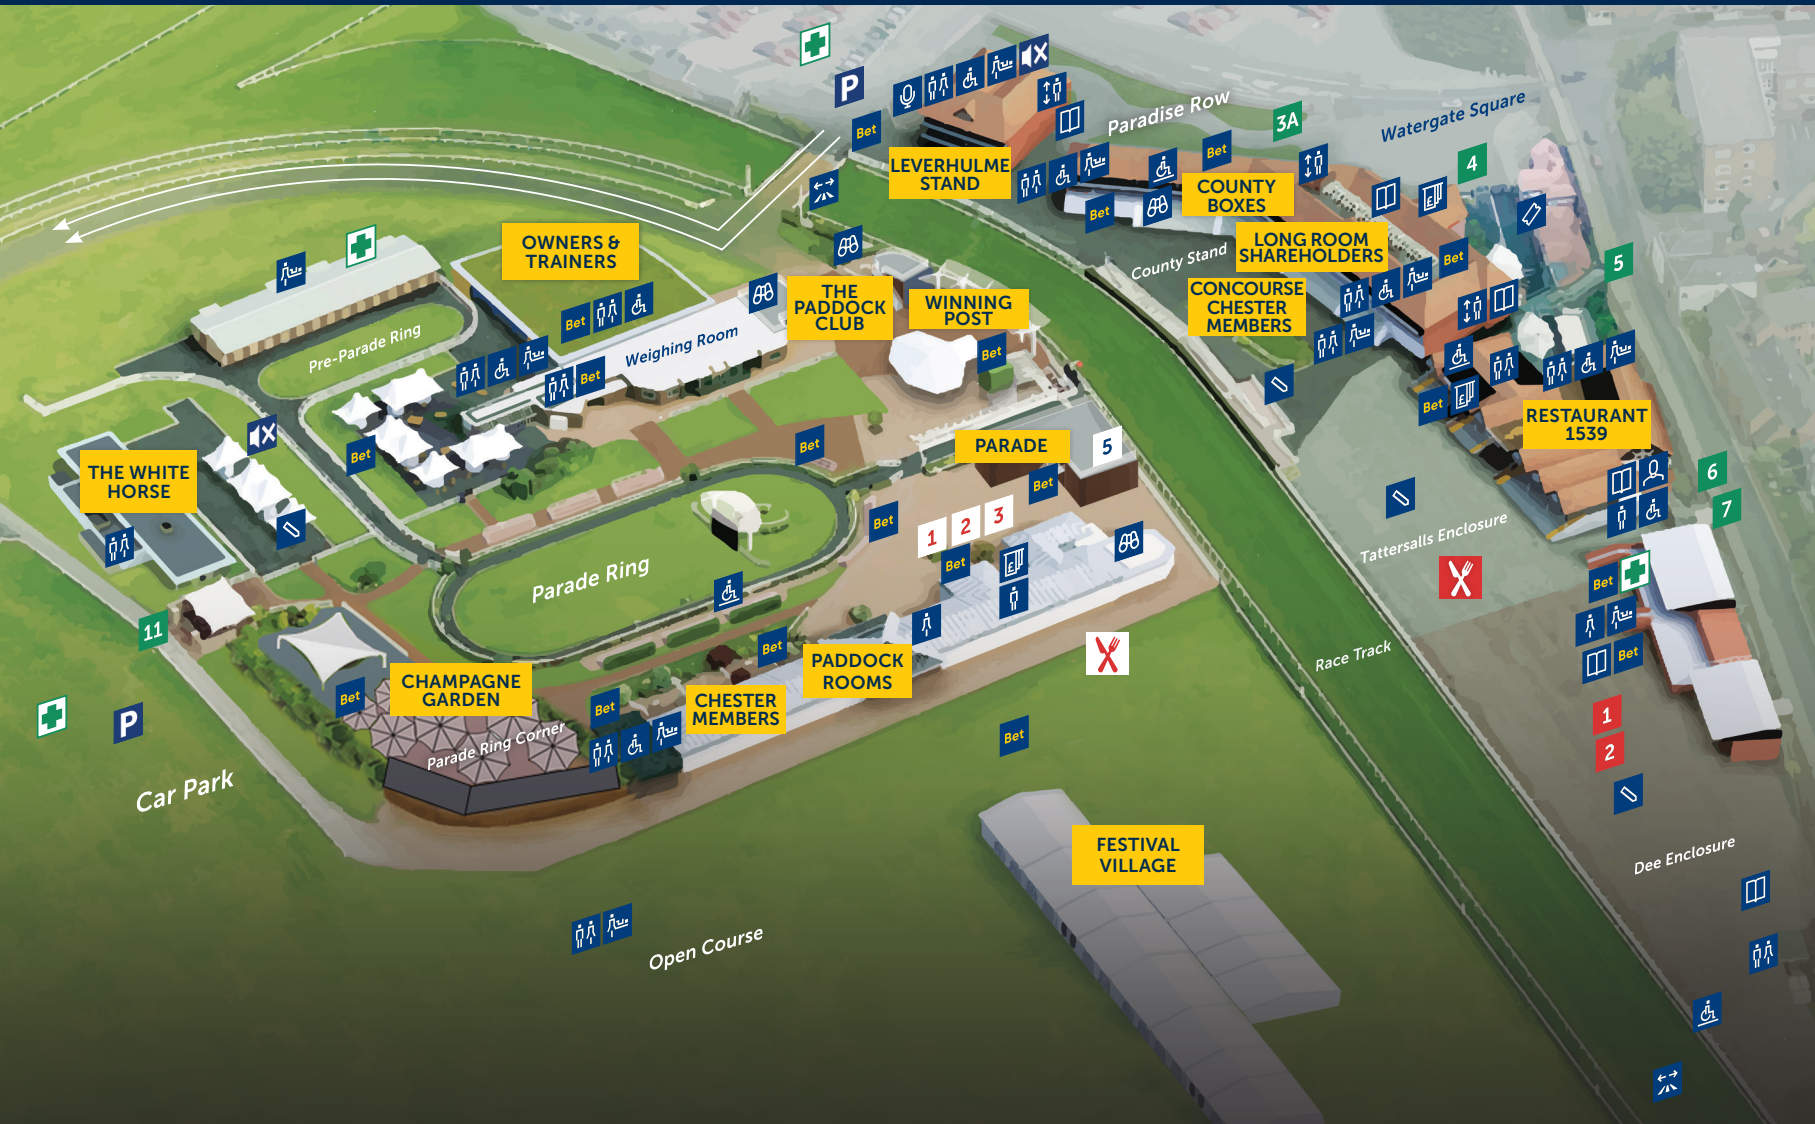

Chester Racecourse Facilities Map

Information

- Chester Bet
- Bookmakers
- Betting Ring Manager
- Racecard Point
- Cash Machine
- Toilets
- Disabled Toilets
- Baby Changing Facilities
- Quiet Zone

- Disabled Viewing Area
- Track Crossing Point
- Medical/First Aid Point
- Owners & Trainers, Shareholders & Sponsors Viewing Platform
- Press Room
- Box Office & Pre-Paid Collections
- Lift
- Accessible Parking

Food Concessions

- Food & Beverage Zones 1
- Burger Grill
- Fish & Chips
- Food & Beverage Zones 2
- Wok
- Pie
- Burger Grill

Gate Entrances

- 3A** Hospitality; County Boxes, Leverhulme Boxes, Final Furlong, Paddock Rooms, Premium General Admission; Winning Post, Champagne Garden and County Champagne Bar
- 4** County Boxes, Shareholders & Chester Members
- 5** Restaurant 1539 hospitality and Roof Members
- 6 7** General Admission
- 11** All – access from Open Course Car Park