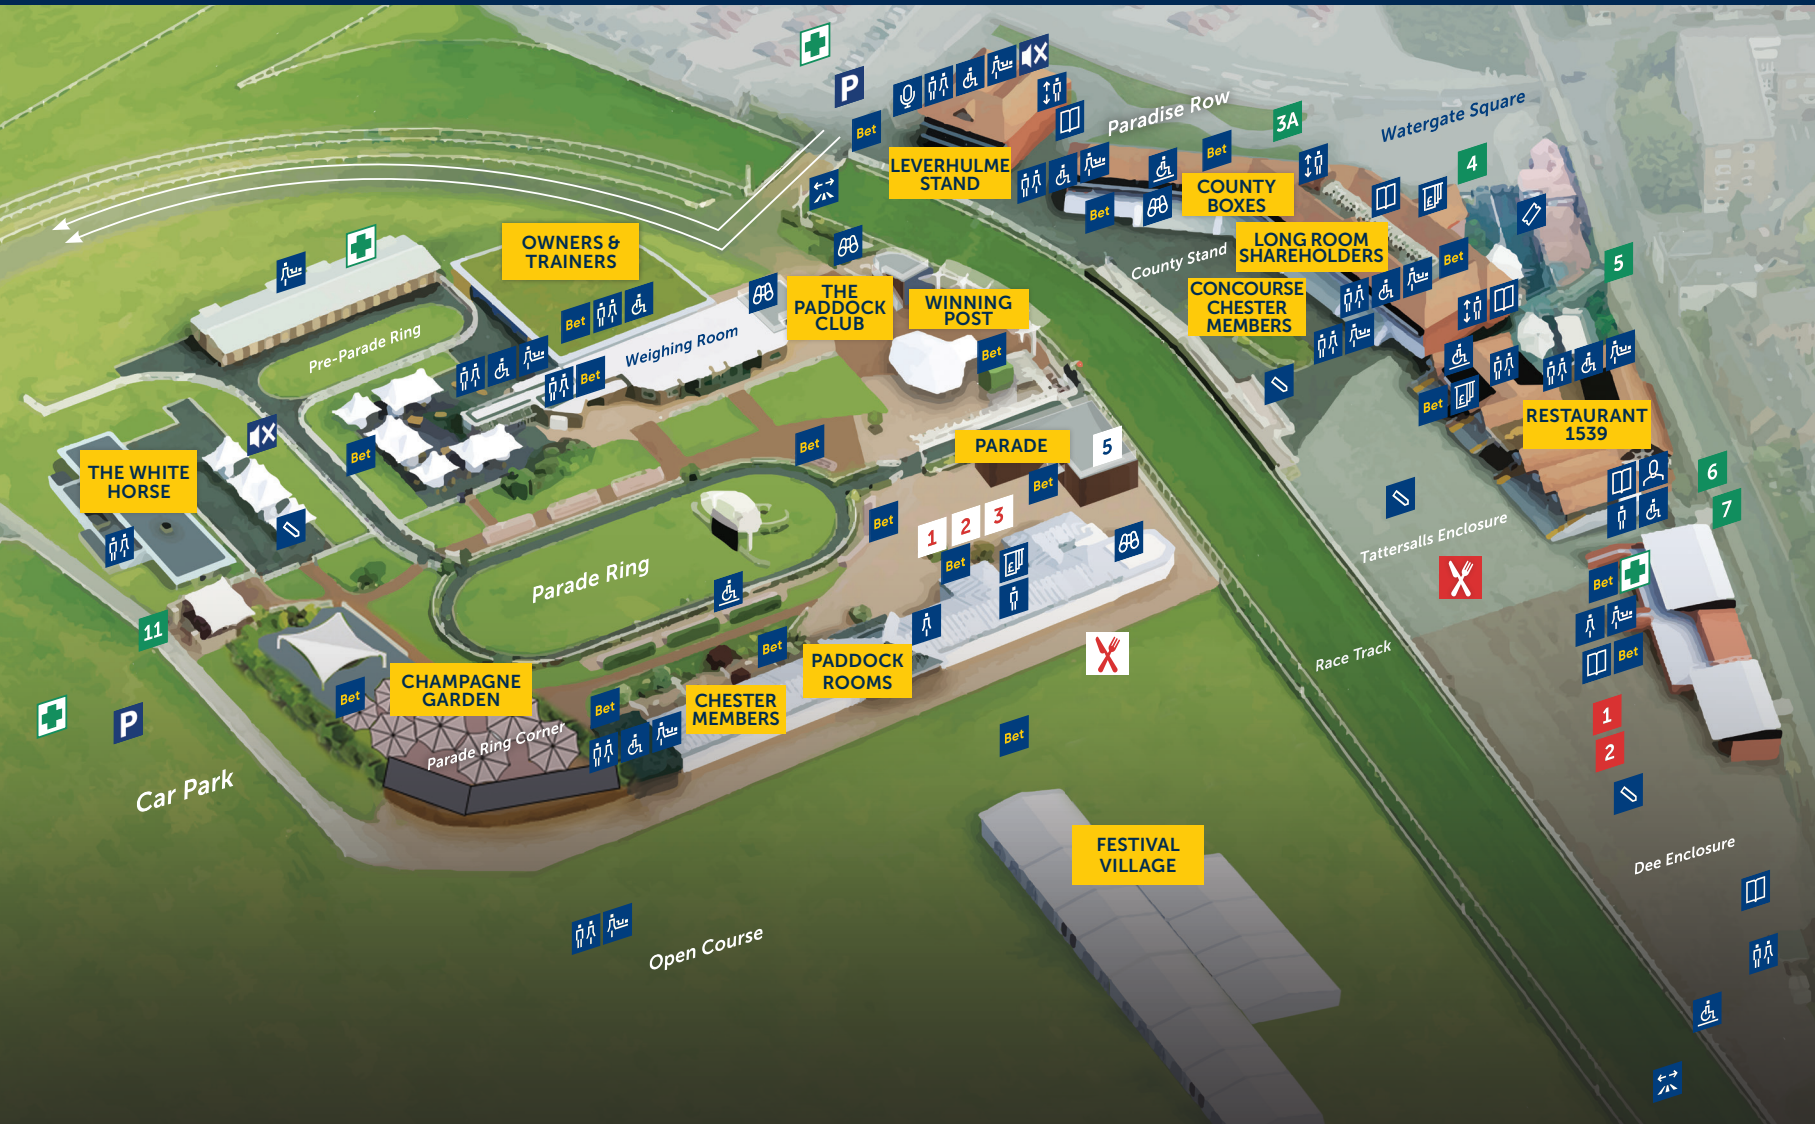

Chester Racecourse Facilities Map

Information

- Chester Bet
- Bookmakers
- Betting Ring Manager
- Racecard Point
- Cash Machine
- Toilets
- Disabled Toilets
- Baby Changing Facilities
- Quiet Zone

- Disabled Viewing Area
- Track Crossing Point
- Medical/First Aid Point
- Owners & Trainers, Shareholders & Sponsors Viewing Platform
- Press Room
- Box Office & Pre-Paid Collections
- Lift
- Accessible Parking

Food Concessions

- Food & Beverage Zones 1
- Burger Grill
- Fish & Chips
- Food & Beverage Zones 2
- Wok
- Pie
- Burger Grill

Gate Entrances

- 3A Hospitality; County Boxes, Leverhulme Boxes, Final Furlong, Paddock Rooms, Premium General Admission; Winning Post and Champagne Garden
- 4 County Boxes, Shareholders & Chester Members
- 5 Restaurant 1539 hospitality and Roof Members
- 6 7 General Admission
- 11 All – access from Open Course Car Park