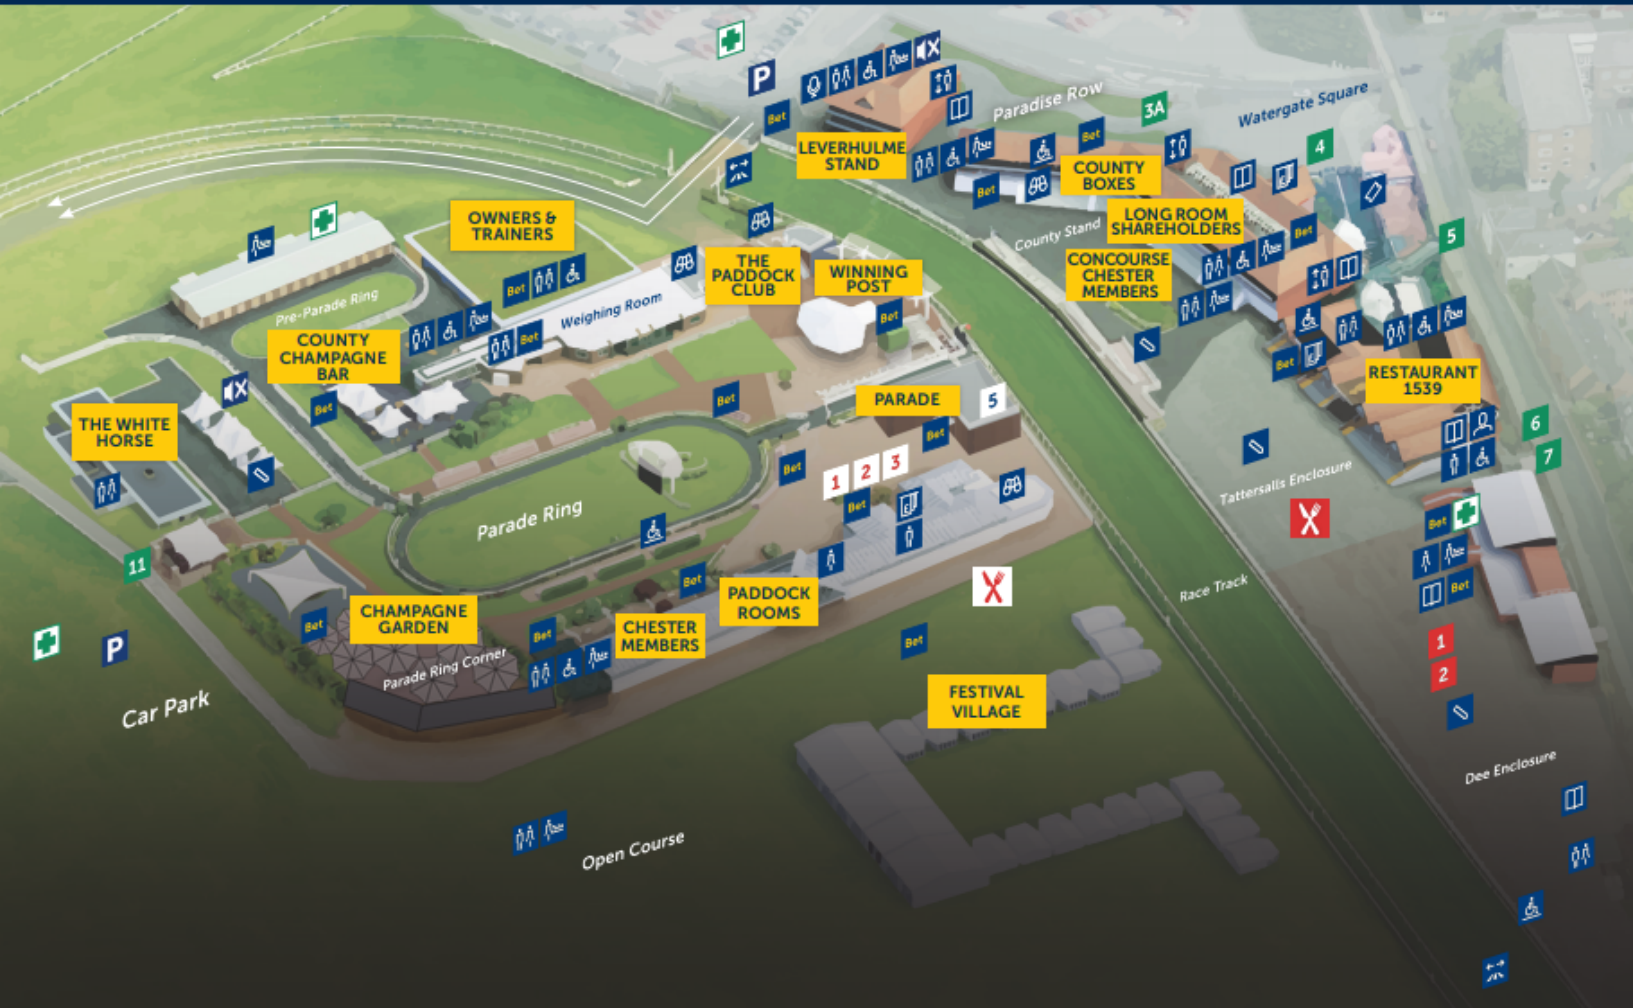

# Chester Racecourse Facilities Map

## Information

- Chester Bet
- Bookmakers
- Betting Ring Manager
- Racecard Point
- Cash Machine
- Toilets
- Disabled Toilets
- Baby Changing Facilities
- Quiet Zone
- Disabled Viewing Area
- Track Crossing Point
- Medical/First Aid Point
- Owners & Trainers, Shareholders & Sponsors Viewing Platform
- Press Room
- Box Office & Pre-Paid Collections
- Lift
- Accessible Parking

## Food Concessions

- Food & Beverage Zones 1
- Burger Grill
- Fish & Chips
- Food & Beverage Zones 2
- Wok
- Pie
- Burger Grill

## Gate Entrances

- 3A Hospitality: County Boxes, Leverhulme Boxes, Final Furlong, Paddock Rooms, Premium General Admission; Winning Post, Champagne Garden and County Champagne Bar
- 4 Shareholders & Chester Members
- 5 Restaurant 1539 hospitality and Roof Members
- 6 7 General Admission
- 11 All – access from Open Course Car Park